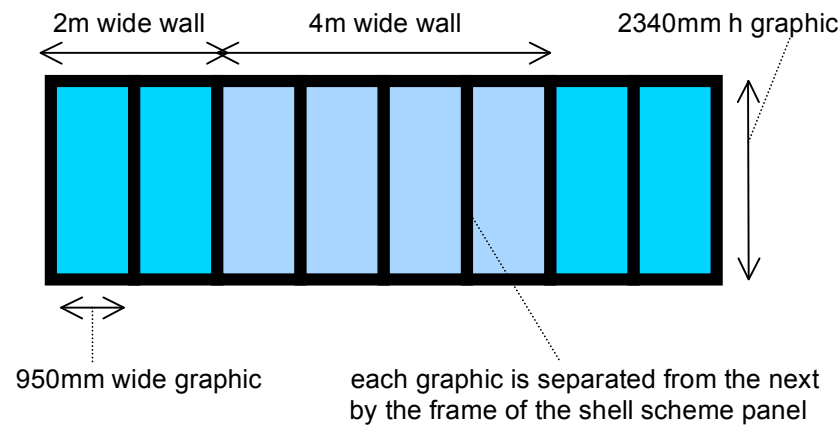

Shell Scheme Package 6

Includes:

8 - 950mm w x 2340mm h Easy-Tack graphic panels

Suitable for Octanorm shell scheme.

Size of space: 4m wide x 2m depth

No. sides stand open on: 1

- Please note these are the typical dimensions for the recess panels, you will need to confirm the exact dimensions of your space with the event organiser.
- Additionally please be aware that the graphics are designed to sit between the panel dividers, so the graphic is not continuous.

Artwork Guidelines

- Please supply each graphic as individual panels - each to be 950mm wide x 2340mm high.
- All artwork should be supplied print ready at a minimum of 100dpi - no crop marks or bleed.
- High resolution PDF preferable.