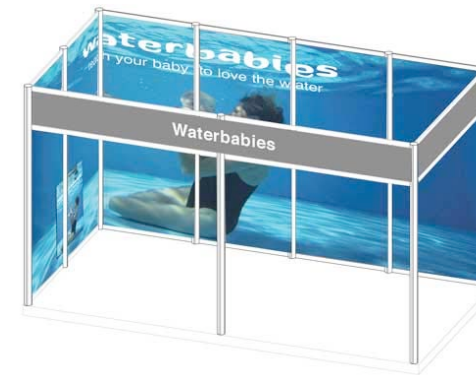

## Shell Scheme Package 5

Includes:

**6 - 950mm w x 2340mm h Easy-Tack graphic panels**

Suitable for Octanorm shell scheme.

Size of space: 4m wide x 2m depth

No. sides stand open on: 2

- Please note these are the typical dimensions for the recess panels, you will need to confirm the exact dimensions of your space with the event organiser.
- Additionally please be aware that the graphics are designed to sit between the panel dividers, so the graphic is not continuous.

### Artwork Guidelines

- Please supply each graphic as individual panels - each to be 950mm wide x 2340mm high.
- All artwork should be supplied print ready at a minimum of 100dpi - no crop marks or bleed.
- High resolution PDF preferable.