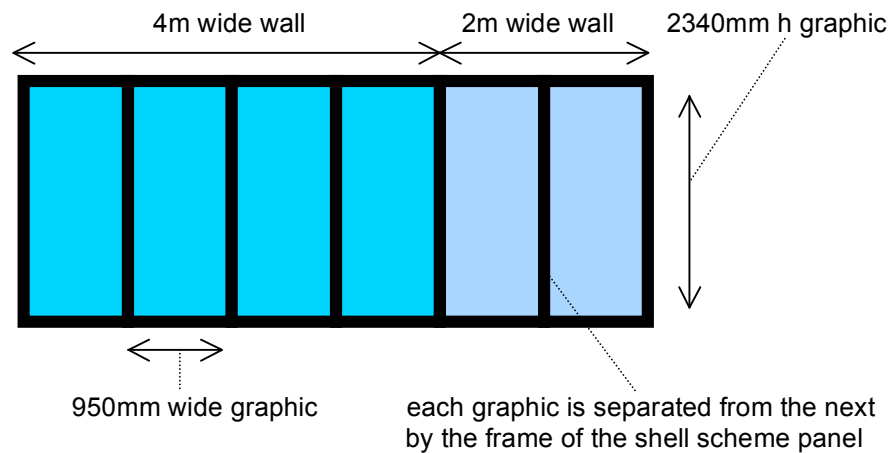

## Shell Scheme Package 5

Includes:

**6 - 950mm w x 2340mm h Easy-Tack graphic panels**

Suitable for Octanorm shell scheme.

Size of space: 4m wide x 2m depth

No. sides stand open on: 2

- Please note these are the typical dimensions for the recess panels, you will need to confirm the exact dimensions of your space with the event organiser.
- Additionally please be aware that the graphics are designed to sit between the panel dividers, so the graphic is not continuous.

### Artwork Guidelines

- Please supply each graphic as individual panels - each to be 950mm wide x 2340mm high.
- All artwork should be supplied print ready at a minimum of 100dpi - no crop marks or bleed.
- High resolution PDF preferable.