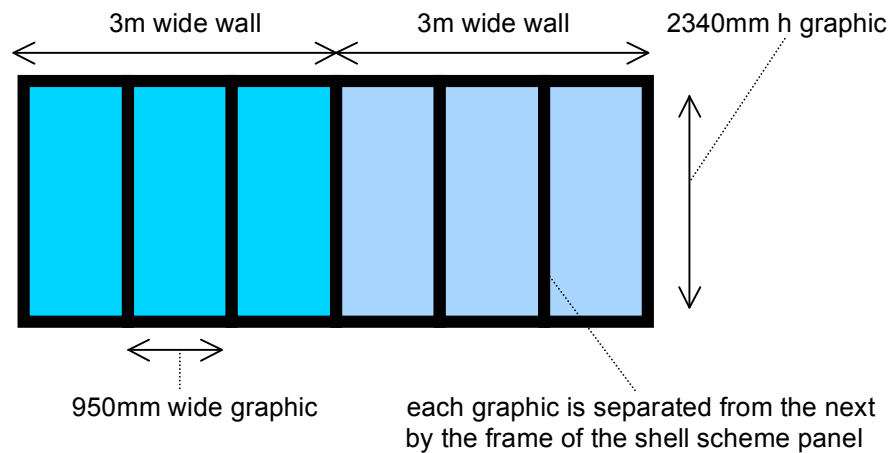

Shell Scheme Package 3

Includes:

6 - 950mm w x 2340mm h Easy-Tack graphic panels

Suitable for Octanorm shell scheme.

Size of space: 3m wide x 3m depth

No. sides stand open on: 2

- Please note these are the typical dimensions for the recess panels, you will need to confirm the exact dimensions of your space with the event organiser.
- Additionally please be aware that the graphics are designed to sit between the panel dividers, so the graphic is not continuous.

Artwork Guidelines

- Please supply each graphic as individual panels - each to be 950mm wide x 2340mm high.
- All artwork should be supplied print ready at a minimum of 100dpi - no crop marks or bleed.
- High resolution PDF preferable.