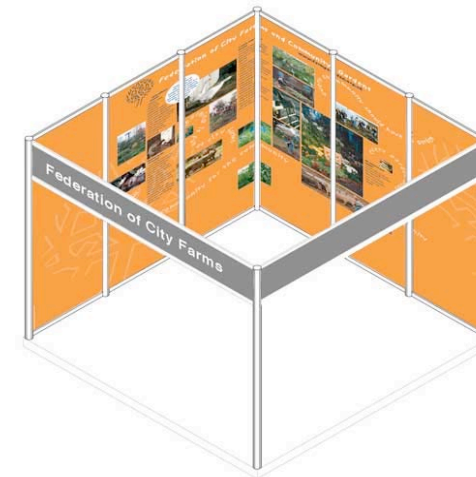

Shell Scheme Package 3

Includes:

6 - 950mm w x 2340mm h Easy-Tack graphic panels

Suitable for Octanorm shell scheme.

Size of space: 3m wide x 3m depth

No. sides stand open on: 2

- Please note these are the typical dimensions for the recess panels, you will need to confirm the exact dimensions of your space with the event organiser.
- Additionally please be aware that the graphics are designed to sit between the panel dividers, so the graphic is not continuous.

Artwork Guidelines

- Please supply each graphic as individual panels - each to be 950mm wide x 2340mm high.
- All artwork should be supplied print ready at a minimum of 100dpi - no crop marks or bleed.
- High resolution PDF preferable.