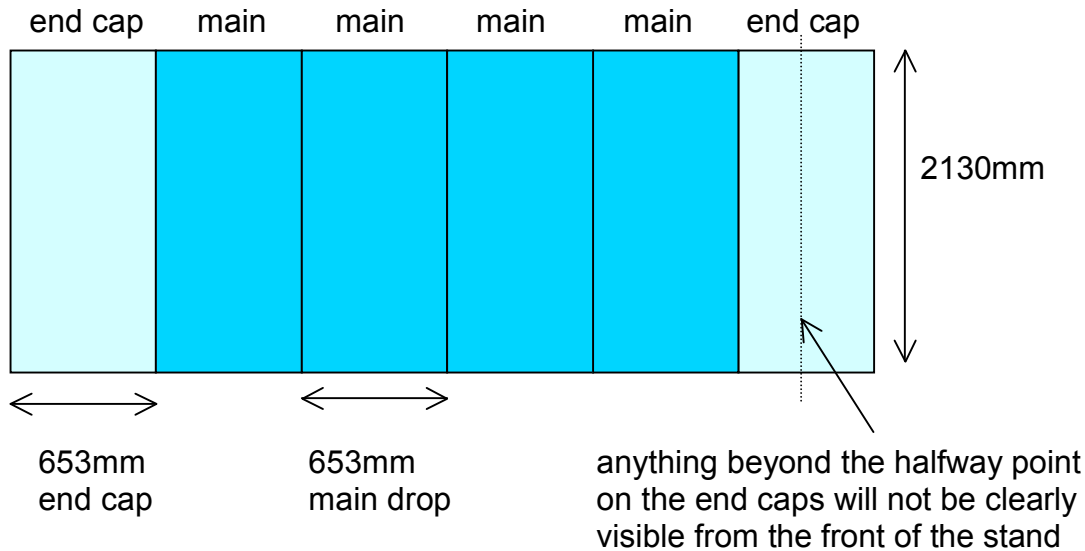

NO SCALE!

3x4 curved Advantage System:

Space required for stand when assembled: 3073mm wide x 795mm depth

Please set-up your artwork **as one page** at a minimum of 50% final size at 300dpi. We can accept artwork - Illustrator, Photoshop and high resolution PDF.

Please do not add any crops or bleed to your artwork.

Full graphic wrap dimensions for Transit Case (at £75.00)

Graphic Dimensions for FREE Transit case graphic

Information appearing on the front of the case should be centered within a 500mm wide area.