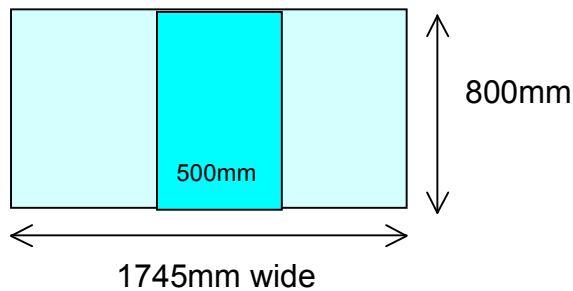

NO SCALE!

3x4 curved Advantage System:

Space required for stand when assembled: 3073mm wide x 795mm depth

Please set-up your artwork **as one page** at a minimum of 50% final size at 300dpi. We can accept artwork - Illustrator, Photoshop and high resolution PDF.

Please do not add any crops or bleed to your artwork.

Full graphic wrap dimensions for Transit Case (at £75.00)

Graphic Dimensions for FREE Transit case graphic

Information appearing on the front of the case should be centered within a 500mm wide area.