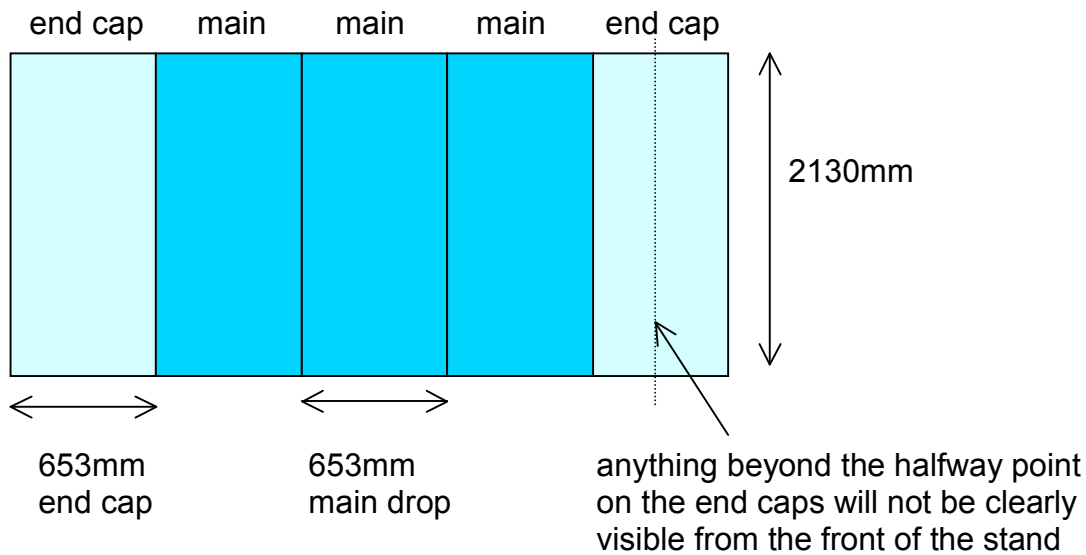

NO SCALE!

### 3x3 curved Advantage System:

Space required for stand when assembled: 2492mm wide x 596mm depth

Please set-up your artwork **as one page** at a minimum of 50% final size at 300dpi. We can accept artwork - Illustrator, Photoshop and high resolution PDF.

#### Graphic Dimensions for FREE Transit case graphic

Information appearing on the front of the case should be centered within a 500mm wide area.