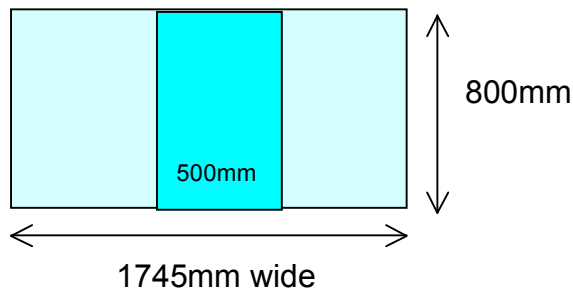

### 3x3 curved Advantage System:

Space required for stand when assembled: 2492mm wide x 596mm depth

Please set-up your artwork **as one page** at a minimum of 50% final size at 300dpi. We can accept artwork - Illustrator, Photoshop and high resolution PDF.

#### Graphic Dimensions for FREE Transit case graphic

Information appearing on the front of the case should be centered within a 500mm wide area.