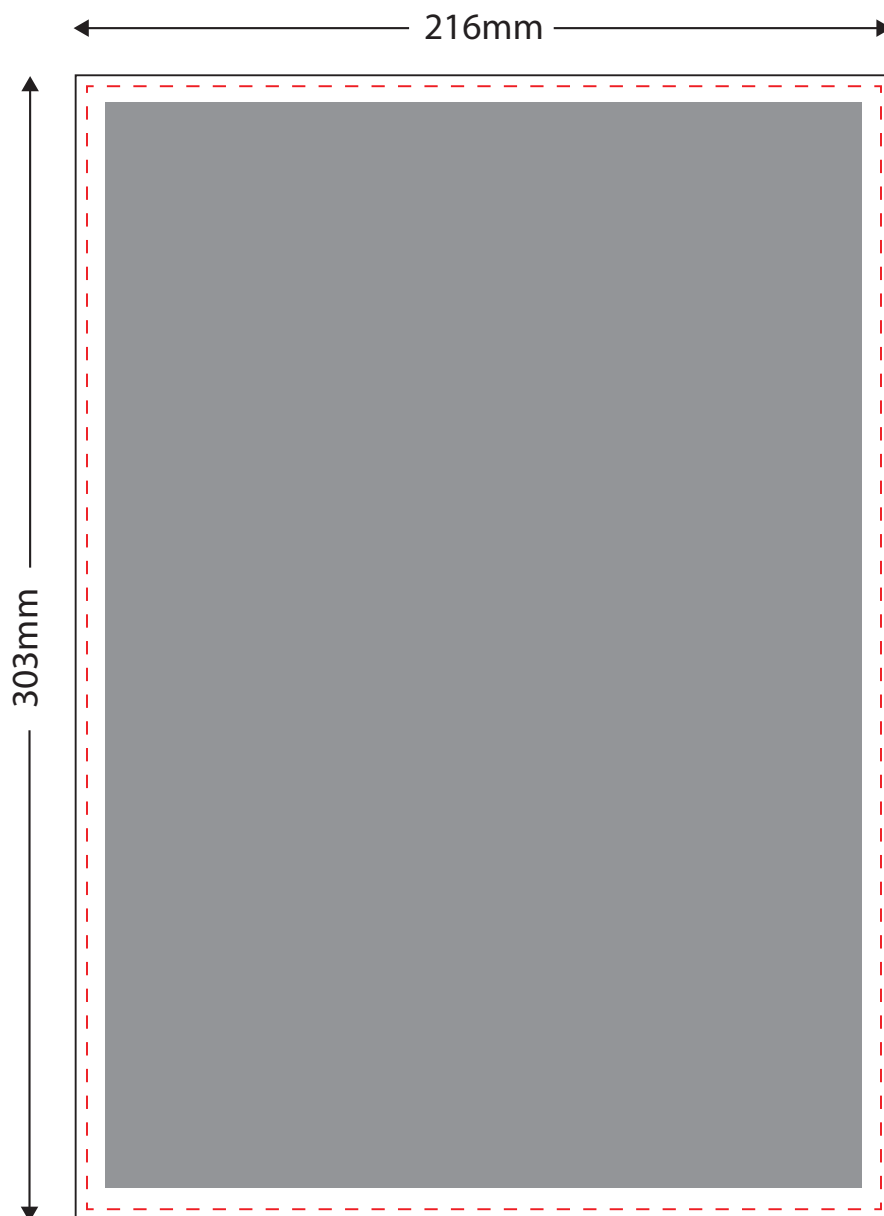

## A4 Poster

Final Poster size is 210mm x 297mm

 Finished Size - The final size of your Poster, in this case A4 - 210x297.

 Bleed - Please set up Poster with 3mm bleed, anything outside the red dotted line will be trimmed off.

 Safe Visual Area - All our Posters are cut down from larger pieces of paper. Even with the most accurate trimmers there is a danger that elements placed too near the edge may be lost.